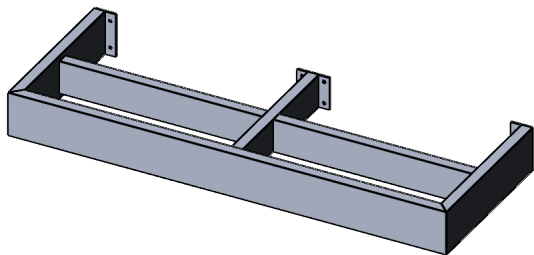

## GJ-MC- Metal Canopy

### Options

- 6", 8", 10", 12" Fascia
- Channel Fascia option typical in 8", 10", 12"
- Tie backs for projections over 30"
- Powder Coated Framing
- Custom options available