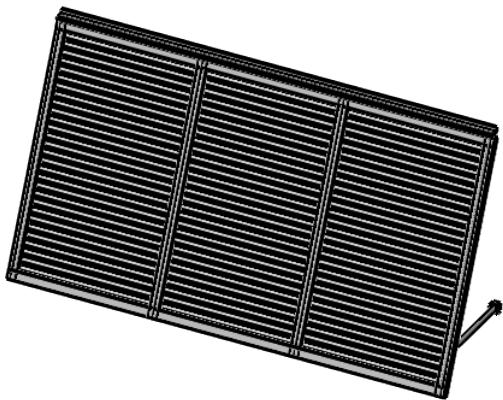

## GJ-BSA Bahama Shutter

### Options

- Aluminum Extrusions
- Z- Blade louvers
- Low Profile
- Powder Coated Framing
- Fixed return arm